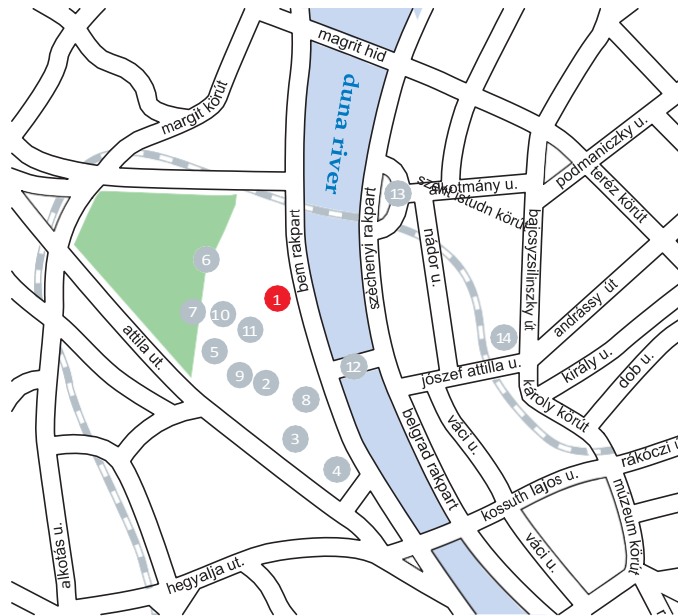

//where

1 art'otel budapest

museums // galleries

- 2 hungarian national gallery
- 3 budapest history museum
- 4 semmelweis museum of medical history
- 5 arany sas pharmacy museum
- 6 museum of military history
- 7 telephony museum of budapest

culture

- 8 the royal palace
- 9 sándor palace
- 10 matthias church
- 11 the fisherman's bastion
- 12 chain bridge
- 13 house of parliament
- 14 st. stephen's basilica

//meet

- 9 fully air-conditioned function rooms
- boardroom with natural daylight
- total meeting capacity accommodates from 10 – 250 delegates

- private dining rooms
- business corner
- sound proof break-out space
- variety of menus available
- wi-fi available throughout

- ideal for corporate meetings, functions and private celebrations