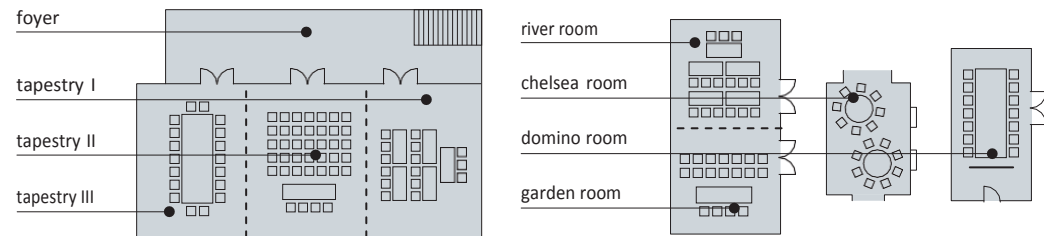

//floor plans

//capacity

Meeting room	Size (l x w x h) m	m²	Theatre	Classroom	Cabaret	Boardroom	U-shape	Banquet	Reception
Tapestry I.	6.1 x 8.2 x 3	50	40	27	21	16	17	24	40
Tapestry II.	6.1 x 8.2 x 3	50	40	27	21	16	17	24	40
Tapestry III.	6.1 x 8.2 x 3	50	40	27	21	16	17	24	40
Tapestry I-II.	12.2 x 8.2 x 3	100	100	63	35	32	37	48	100
Tapestry I-III.	18.5 x 8.2 x 3	150	140	99	70	50	53	88	140
Foyer	16.3 x 4.2 x 3	68	—	—	—	—	—	—	50
Garden & River	11.5 x 5.9 x 2.6	66	48	36	21	26	29	32	50
Garden	5.6 x 5.9 x 2.6	33	24	12	7	14	15	8	25
River	5.6 x 5.9 x 2.6	33	24	12	7	14	15	8	25
Domino	8.2 x 4.3 x 3	35	30	18	14	14	17	8	25
Chelsea III.	6 x 4.5 x 2.6	27	25	15	7	14	14	8	25
Business	5.4 x 3.7 x 2.3	20	25	12	7	14	15	—	—
Office	5.2 x 4.8 x 2.4	25	16	10	7	12	15	—	—